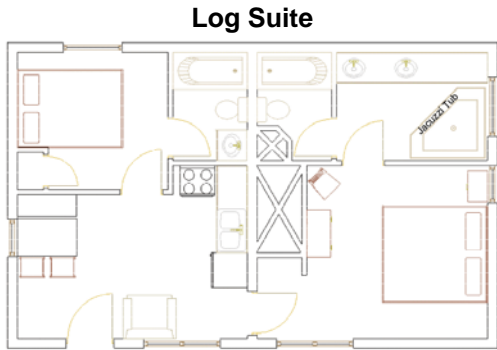

**Two BR/Loft/One Bath with Living/Dining Room and Kitchen**

Goliad	GOL	Tub/Shower	4 Q	Wood
San Jacinto	SJ	Tub/Shower	4 Q	Wood

**Two BR/Loft/Two Bath with Living/Dining Room and Kitchen**

Angelina	ANG	Tub/Shower	4Q	Gas
Brazos	BZ	Tub/Shower	4Q	Gas
Guadalupe	GUA	Tub/Shower	4Q	Gas
Lone Star	LS	Tub/Shower	4Q	Gas
Rio Grande	RIO	Tub/Shower	4Q	Gas

## Accommodations Information and Diagrams

*Please Note that furniture layouts/locations may differ than as artists represented here.*

ACCOMMODATIONS	SYMBOL	BATH	BEDS	OTHER INFO
<b>Log Suites – Two BR/Two Bath with Dining, Kitchenette, and Jacuzzi Tub</b>				
Azalea	AZ	Tub/Shower, Jacuzzi	1 K, 1 Q	Picnic Table, Covered Porch
Gardenia	GA	Tub/Shower, Jacuzzi	1 K, 1 Q	Picnic Table, Covered Porch
Hibiscus	HI	Tub/Shower, Jacuzzi	1 K, 1 Q	Picnic Table, Covered Porch
Magnolia	MG	Tub/Shower, Jacuzzi	1 K, 1 Q	Picnic Table, Covered Porch
Oleander	OLE	Tub/Shower, Jacuzzi	1 K, 1 Q	<b>Handicapped Accessible,</b> Picnic Table, Covered Porch

<b>Log House – Two BR/One Bath with Living/Dining Area, and Kitchen</b>				
Sandy Point	SP	Shower	2 Q	Covered Porch

<b>Rental Houses</b>				
Big Oak (4 BR, 2 Bath)	BO	Tub/Shower	1 K, 3 Q	Fireplace, Garden Tub
Cabin C (3 BR, 2 Bath)	C	Tub/Shower	1 K, 1 Q, 1 Double Bunk Set, 1 Bunk set	Franklin Stove, Porch