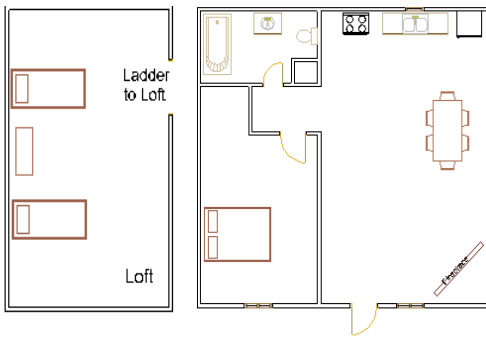

# Log Cabins Information and Diagrams

*Please Note that furniture layouts/locations may differ than as artists represented here.*

CABINS	SYMBOL	BATH	BEDS	FIREPLACE
--------	--------	------	------	-----------

**1-Room Log Cabin**

**1-Bedroom Log Cabin**

**2-Bedroom/1-Bathroom Log Cabin**

**2-Bedroom/2-Bathroom Log Cabin**

**One Room/No Loft with Dining Table and Kitchen**

Ben Milam	BM	Shower	2 Q	Gas
Bigfoot Wallace	BFW	Tub/Shower	2 Q	Wood
Charles Goodnight	CG	Shower	2 Q	Gas
Cynthia Ann Parker	CAP	Jacuzzi	1 K	Gas
Deaf Smith	DS	Shower	2 Q	Wood
Dr. Anson Jones	DAJ	Jacuzzi	1 K	Gas
Francesca Alvarez	FA	Shower	1 K	Gas
George Childress	GC	Shower	2 Q	Gas
Jane Long	JL	Tub/Shower	2 Q	Wood
Juan Seguin	JS	Shower	2 Q	Gas
Lorenzo De Zavala	LDZ or LZ	Shower	2 Q	Gas
Mirabeau Lamar	ML	Tub/Shower	2 Q	Wood
Oliver Loving	OL	Shower	2 Q	Gas
Samuel Williams	SW	Shower	2 Q	Gas
Susannah Dickerson	SD	Tub/Shower	2 Q	Wood
Thomas J. Rusk	TJR	Shower	2 Q	Gas
Yellow Rose	YR	Tub/Shower	2 Q	Wood

## Accommodations Information and Diagrams

*Please Note that furniture layouts/locations may differ than as artists represented here.*

ACCOMMODATIONS	SYMBOL	BATH	BEDS	OTHER INFO
<b>Log Suites – Two BR/Two Bath with Dining, Kitchenette, and Jacuzzi Tub</b>				
Azalea	AZ	Tub/Shower, Jacuzzi	1 K, 1 Q	Picnic Table, Covered Porch
Gardenia	GA	Tub/Shower, Jacuzzi	1 K, 1 Q	Picnic Table, Covered Porch
Hibiscus	HI	Tub/Shower, Jacuzzi	1 K, 1 Q	Picnic Table, Covered Porch
Magnolia	MG	Tub/Shower, Jacuzzi	1 K, 1 Q	Picnic Table, Covered Porch
Oleander	OLE	Tub/Shower, Jacuzzi	1 K, 1 Q	<b>Handicapped Accessible,</b> Picnic Table, Covered Porch

<b>Log House – Two BR/One Bath with Living/Dining Area, and Kitchen</b>				
Sandy Point	SP	Shower	2 Q	Covered Porch

<b>Rental Houses</b>				
Big Oak (4 BR, 2 Bath)	BO	Tub/Shower	1 K, 3 Q	Fireplace, Garden Tub
Cabin C (3 BR, 2 Bath)	C	Tub/Shower	1 K, 1 Q, 1 Double Bunk Set, 1 Bunk set	Franklin Stove, Porch