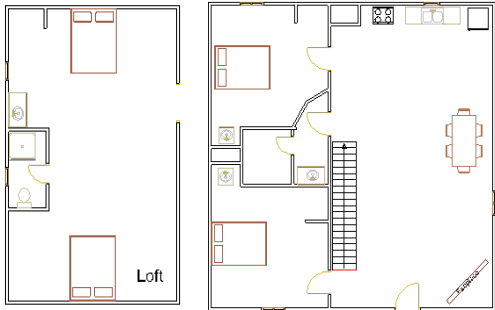

**Tejas & Trinity
(Artesian Lakes Rentals)**

Artesian Lakes Rental Properties				
Red Barn (2 BR, 2 Bath)	RB	Tub/Shower	1 Q, 2 Twins	Sunroom, Screened Porch, Canoe
Tejas (2 BR, 2 Bath)	TEJ	Tub/Shower	2 Q, 2 Dbl	Loft, Fireplace, Deck
Trinity (2 BR, 2 Bath)	TRI	Tub/Shower	2 Q, 2 Dbl	Loft, Fireplace, Deck
Hall House (3 BR, 2½ Bath)	HALL	2 Jacuzzi Bathtubs/ Shower	3 Q, 2 Twins	Loft, Fireplace, Deck, Balcony, Outdoor Grill