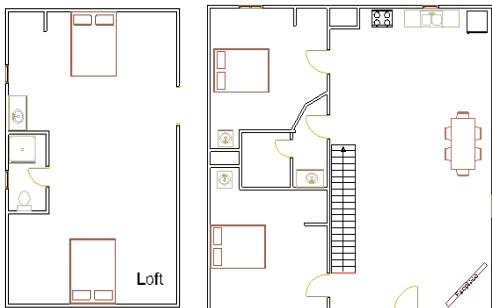

# Log Cabins Information and Diagrams

*Please Note that furniture layouts/locations may differ than as artists represented here.*

CABINS	SYMBOL	BATH	BEDS	FIREPLACE
--------	--------	------	------	-----------

**1-Room Log Cabin**

**1-Bedroom Log Cabin**

**2-Bedroom/1-Bathroom Log Cabin**

**2-Bedroom/2-Bathroom Log Cabin**

**One Room/No Loft with Dining Table and Kitchen**

Ben Milam	BM	Shower	2 Q	Gas
Bigfoot Wallace	BFW	Tub/Shower	2 Q	Wood
Charles Goodnight	CG	Shower	2 Q	Gas
Cynthia Ann Parker	CAP	Jacuzzi	1 K	Gas
Deaf Smith	DS	Shower	2 Q	Wood
Dr. Anson Jones	DAJ	Jacuzzi	1 K	Gas
Francesca Alvarez	FA	Shower	1 K	Gas
George Childress	GC	Shower	2 Q	Gas
Jane Long	JL	Tub/Shower	2 Q	Wood
Juan Seguin	JS	Shower	2 Q	Gas
Lorenzo De Zavala	LDZ or LZ	Shower	2 Q	Gas
Mirabeau Lamar	ML	Tub/Shower	2 Q	Wood
Oliver Loving	OL	Shower	2 Q	Gas
Samuel Williams	SW	Shower	2 Q	Gas
Susannah Dickerson	SD	Tub/Shower	2 Q	Wood
Thomas J. Rusk	TJR	Shower	2 Q	Gas
Yellow Rose	YR	Tub/Shower	2 Q	Wood

## Accommodations Information and Diagrams

*Please Note that furniture layouts/locations may differ than as artists represented here.*

ACCOMMODATIONS	SYMBOL	BATH	BEDS	OTHER INFO
<b>Log Suites – Two BR/Two Bath with Dining, Kitchenette, and Jacuzzi Tub</b>				
Azalea	AZ	Tub/Shower, Jacuzzi	1 K, 1 Q	Picnic Table, Covered Porch
Gardenia	GA	Tub/Shower, Jacuzzi	1 K, 1 Q	Picnic Table, Covered Porch
Hibiscus	HI	Tub/Shower, Jacuzzi	1 K, 1 Q	Picnic Table, Covered Porch
Magnolia	MG	Tub/Shower, Jacuzzi	1 K, 1 Q	Picnic Table, Covered Porch
Oleander	OLE	Tub/Shower, Jacuzzi	1 K, 1 Q	<b>Handicapped Accessible,</b> Picnic Table, Covered Porch

<b>Log House – Two BR/One Bath with Living/Dining Area, and Kitchen</b>				
Sandy Point	SP	Shower	2 Q	Covered Porch

<b>Rental Houses</b>				
Big Oak (4 BR, 2 Bath)	BO	Tub/Shower	1 K, 3 Q	Fireplace, Garden Tub
Cabin C (3 BR, 2 Bath)	C	Tub/Shower	1 K, 1 Q, 1 Double Bunk Set, 1 Bunk set	Franklin Stove, Porch