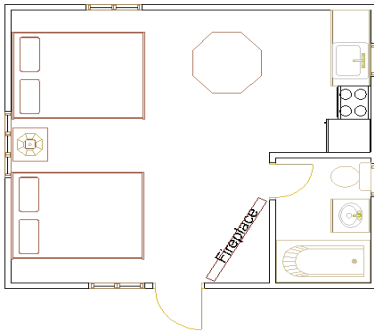

# Log Cabins Information and Diagrams

*Please Note that furniture layouts/locations may differ than as artists represented here.*

CABINS	SYMBOL	BATH	BEDS	FIREPLACE
--------	--------	------	------	-----------

**1-Room Log Cabin**

**1-Bedroom Log Cabin**

**2-Bedroom/1-Bathroom Log Cabin**

**2-Bedroom/2-Bathroom Log Cabin**

**One Room/No Loft with Dining Table and Kitchen**

Ben Milam	BM	Shower	2 Q	Gas
Bigfoot Wallace	BFW	Tub/Shower	2 Q	Wood
Charles Goodnight	CG	Shower	2 Q	Gas
Cynthia Ann Parker	CAP	Jacuzzi	1 K	Gas
Deaf Smith	DS	Shower	2 Q	Wood
Dr. Anson Jones	DAJ	Jacuzzi	1 K	Gas
Francesca Alvarez	FA	Shower	1 K	Gas
George Childress	GC	Shower	2 Q	Gas
Jane Long	JL	Tub/Shower	2 Q	Wood
Juan Seguin	JS	Shower	2 Q	Gas
Lorenzo De Zavala	LDZ or LZ	Shower	2 Q	Gas
Mirabeau Lamar	ML	Tub/Shower	2 Q	Wood
Oliver Loving	OL	Shower	2 Q	Gas
Samuel Williams	SW	Shower	2 Q	Gas
Susannah Dickerson	SD	Tub/Shower	2 Q	Wood
Thomas J. Rusk	TJR	Shower	2 Q	Gas
Yellow Rose	YR	Tub/Shower	2 Q	Wood