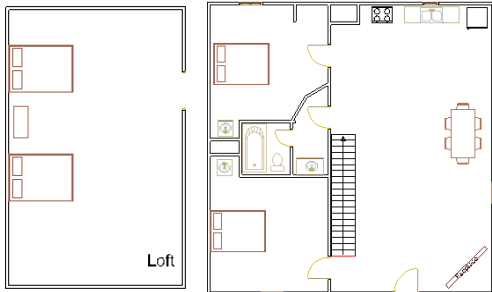

# Log Cabins Information and Diagrams

*Please Note that furniture layouts/locations may differ than as artists represented here.*

CABINS	SYMBOL	BATH	BEDS	FIREPLACE
--------	--------	------	------	-----------

**1-Room Log Cabin**

**1-Bedroom Log Cabin**

**2-Bedroom/1-Bathroom Log Cabin**

**2-Bedroom/2-Bathroom Log Cabin**

**One Room/No Loft with Dining Table and Kitchen**

Ben Milam	BM	Shower	2 Q	Gas
Bigfoot Wallace	BFW	Tub/Shower	2 Q	Wood
Charles Goodnight	CG	Shower	2 Q	Gas
Cynthia Ann Parker	CAP	Jacuzzi	1 K	Gas
Deaf Smith	DS	Shower	2 Q	Wood
Dr. Anson Jones	DAJ	Jacuzzi	1 K	Gas
Francesca Alvarez	FA	Shower	1 K	Gas
George Childress	GC	Shower	2 Q	Gas
Jane Long	JL	Tub/Shower	2 Q	Wood
Juan Seguin	JS	Shower	2 Q	Gas
Lorenzo De Zavala	LDZ or LZ	Shower	2 Q	Gas
Mirabeau Lamar	ML	Tub/Shower	2 Q	Wood
Oliver Loving	OL	Shower	2 Q	Gas
Samuel Williams	SW	Shower	2 Q	Gas
Susannah Dickerson	SD	Tub/Shower	2 Q	Wood
Thomas J. Rusk	TJR	Shower	2 Q	Gas
Yellow Rose	YR	Tub/Shower	2 Q	Wood

## Accommodations Information and Diagrams

*Please Note that furniture layouts/locations may differ than as artists represented here.*

ACCOMMODATIONS	SYMBOL	BATH	BEDS	OTHER INFO
<b>Log Suites – Two BR/Two Bath with Dining, Kitchenette, and Jacuzzi Tub</b>				
Azalea	AZ	Tub/Shower, Jacuzzi	1 K, 1 Q	Picnic Table, Covered Porch
Gardenia	GA	Tub/Shower, Jacuzzi	1 K, 1 Q	Picnic Table, Covered Porch
Hibiscus	HI	Tub/Shower, Jacuzzi	1 K, 1 Q	Picnic Table, Covered Porch
Magnolia	MG	Tub/Shower, Jacuzzi	1 K, 1 Q	Picnic Table, Covered Porch
Oleander	OLE	Tub/Shower, Jacuzzi	1 K, 1 Q	<b>Handicapped Accessible,</b> Picnic Table, Covered Porch

<b>Log House – Two BR/One Bath with Living/Dining Area, and Kitchen</b>				
Sandy Point	SP	Shower	2 Q	Covered Porch

<b>Rental Houses</b>				
Big Oak (4 BR, 2 Bath)	BO	Tub/Shower	1 K, 3 Q	Fireplace, Garden Tub
Cabin C (3 BR, 2 Bath)	C	Tub/Shower	1 K, 1 Q, 1 Double Bunk Set, 1 Bunk set	Franklin Stove, Porch